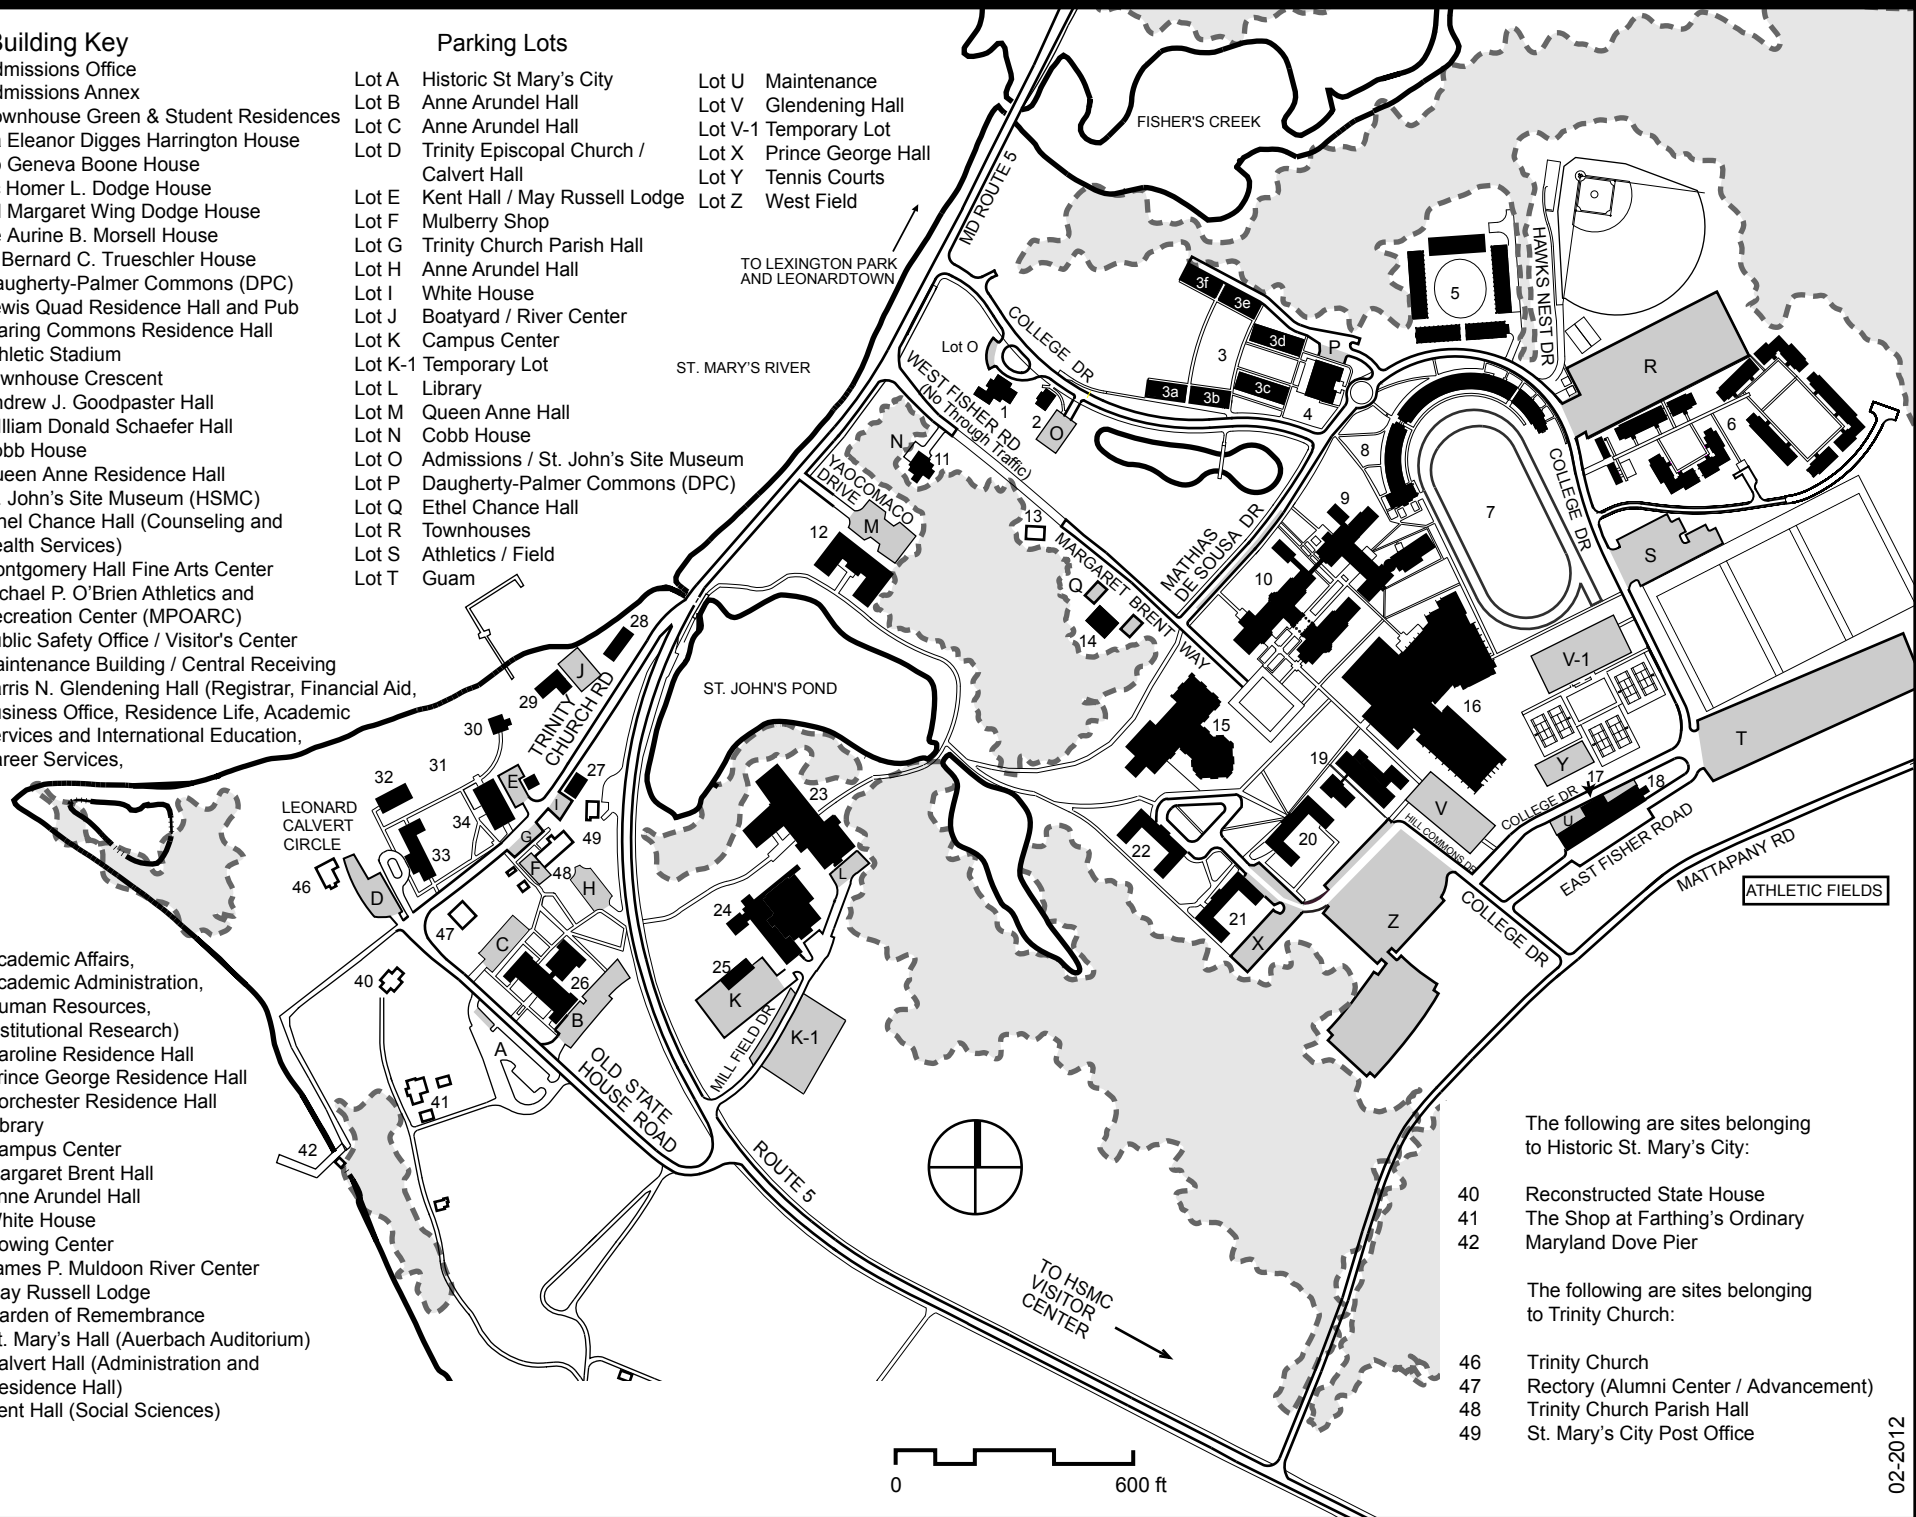

Parking Lots

- Lot A Historic St Mary's City
- Lot B Anne Arundel Hall
- Lot C Anne Arundel Hall
- Lot D Trinity Episcopal Church / Calvert Hall
- Lot E Kent Hall / May Russell Lodge
- Lot F Mulberry Shop
- Lot G Trinity Church Parish Hall
- Lot H Anne Arundel Hall
- Lot I White House
- Lot J Boatyard / River Center
- Lot K Campus Center
- Lot K-1 Temporary Lot
- Lot L Library
- Lot M Queen Anne Hall
- Lot N Cobb House
- Lot O Admissions / St. John's Site Museum
- Lot P Daugherty-Palmer Commons (DPC)
- Lot Q Ethel Chance Hall
- Lot R Townhouses
- Lot S Athletics / Field
- Lot T Guam
- Lot U Maintenance
- Lot V Glendening Hall
- Lot V-1 Temporary Lot
- Lot X Prince George Hall
- Lot Y Tennis Courts
- Lot Z West Field

The following are sites belonging to Historic St. Mary's City:

- 40 Reconstructed State House
- 41 The Shop at Farthing's Ordinary
- 42 Maryland Dove Pier

The following are sites belonging to Trinity Church: